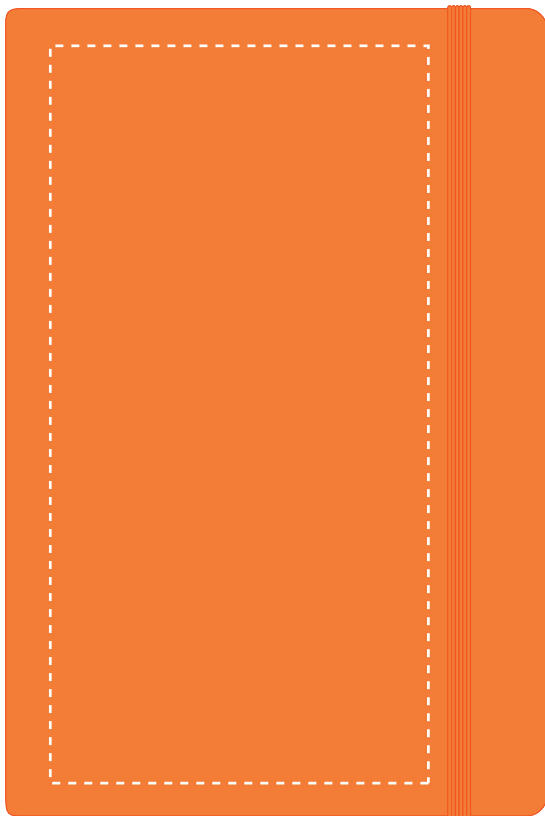

Your Ref:
Our Ref:

Quantity:
Version: 1

Product Code: QS0345
Product Colour: AMBER

PRINTING CONCERNS:

Please note that this product has Sustainability Markings that are not visible from this perspective

We stock this item in the following colours

PANTONE REFERENCE(S)

Full Colour Printing

Product Image for visualisation - colours may vary

ARTWORK SCALE 50%

- CENTRED TO PRINT AREA
- CENTRED TO NOTEBOOK

ARTWORK SCALE 50%

- CENTRED TO PRINT AREA
- CENTRED TO NOTEBOOK

The dashed line is to demonstrate print area and will not appear on your printed item

PLEASE NOTE:

- All colours including print and product are for visual purposes only and should not be regarded as the actual colour of the product and print.
- Some products may vary from batch to batch and may differ from previous orders.
- The colour and texture of a product can also have an effect on the final print colour.
- By approving this order we accept that you understand these terms.