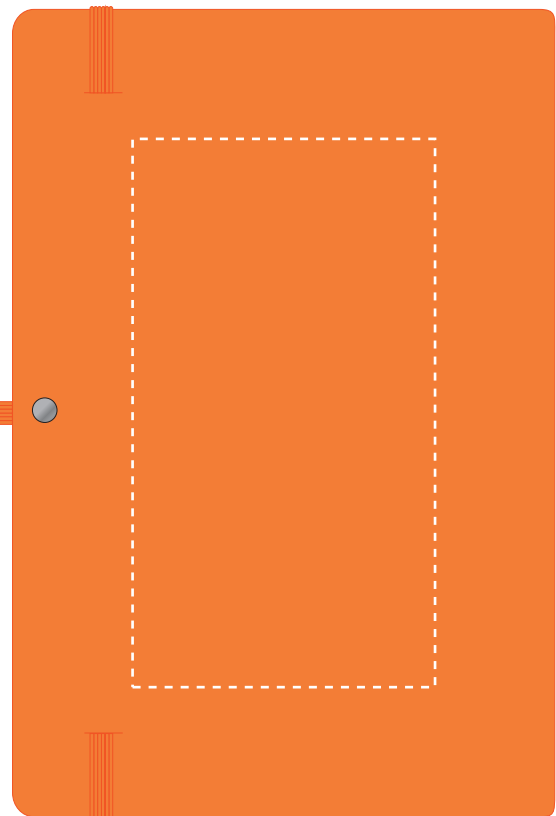

PANTONE REFERENCE(S)

Full Colour Printing

Product Image for visualisation - colours may vary

ARTWORK SCALE 50%

- CENTRED TO PRINT AREA
- CENTRED TO NOTEBOOK

ARTWORK SCALE 50%

- CENTRED TO PRINT AREA
- CENTRED TO NOTEBOOK

The dashed line is to demonstrate print area and will not appear on your printed item

PLEASE NOTE:

- All colours including print and product are for visual purposes only and should not be regarded as the actual colour of the product and print.
- Some products may vary from batch to batch and may differ from previous orders.
- The colour and texture of a product can also have an effect on the final print colour.
- By approving this order we accept that you understand these terms.